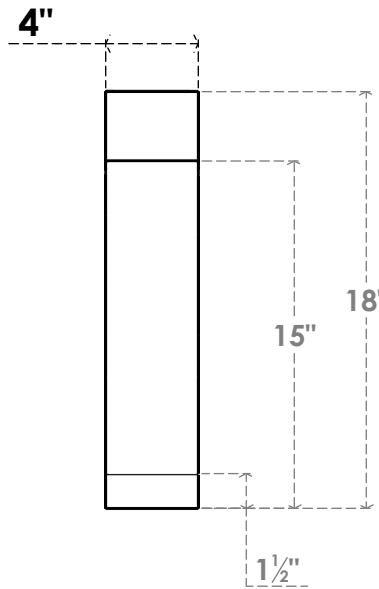

ITEM NUMBER: BRCPC040X06000X18000IMP

4"W X 6"D X 18"H IMPERIAL ARCHITECTURAL GRADE PVC CLOSED KNEE BRACE

SIDE PROFILE

FRONT PROFILE

ISOMETRIC

EKENA MILLWORK
2300 WEST MAIN ST.
CLARKSVILLE, TX 75426
TOLL FREE: 866-607-0453
WWW.EKENAMILLWORK.COM

NOTES

1. INSTALLATION TO BE COMPLETED IN ACCORDANCE WITH MANUFACTURER'S SPECIFICATIONS.
2. DRAWING MAY NOT BE TO SCALE
3. THIS DRAWING IS INTENDED FOR DESIGN AND PLANNING PURPOSES ONLY.
4. ALL INFORMATION CONTAINED HEREIN WAS CURRENT AT THE TIME OF DEVELOPMENT BUT MUST BE REVIEWED AND APPROVED BY THE PRODUCT MANUFACTURER TO BE CONSIDERED ACCURATE.
5. ARCHITECTURAL GRADE PVC PRODUCTS ARE MADE FROM EXPANDED CELLULAR PVC AND COME NATURALLY WHITE BUT MAY BE PAINTED