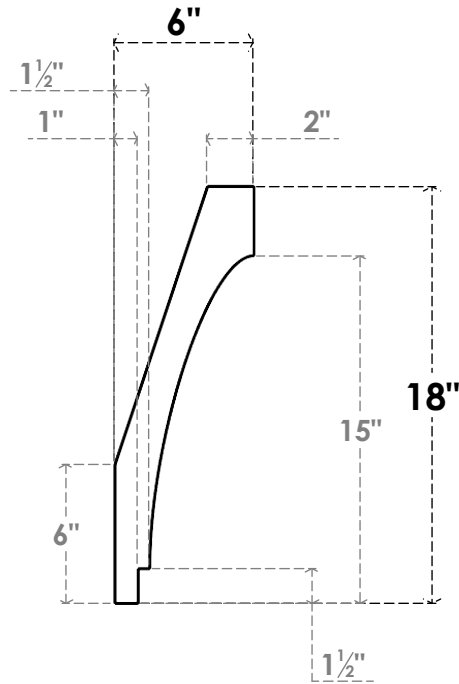

ITEM NUMBER: BRCPC040X06000X18000IMP

4"W X 6"D X 18"H IMPERIAL ARCHITECTURAL GRADE PVC CLOSED KNEE BRACE

SIDE PROFILE

FRONT PROFILE

ISOMETRIC

EKENA MILLWORK
2300 WEST MAIN ST.
CLARKSVILLE, TX 75426
TOLL FREE: 866-607-0453
WWW.EKENAMILLWORK.COM

NOTES

1. INSTALLATION TO BE COMPLETED IN ACCORDANCE WITH MANUFACTURER'S SPECIFICATIONS.
2. DRAWING MAY NOT BE TO SCALE
3. THIS DRAWING IS INTENDED FOR DESIGN AND PLANNING PURPOSES ONLY.
4. ALL INFORMATION CONTAINED HEREIN WAS CURRENT AT THE TIME OF DEVELOPMENT BUT MUST BE REVIEWED AND APPROVED BY THE PRODUCT MANUFACTURER TO BE CONSIDERED ACCURATE.
5. ARCHITECTURAL GRADE PVC PRODUCTS ARE MADE FROM EXPANDED CELLULAR PVC AND COME NATURALLY WHITE BUT MAY BE PAINTED